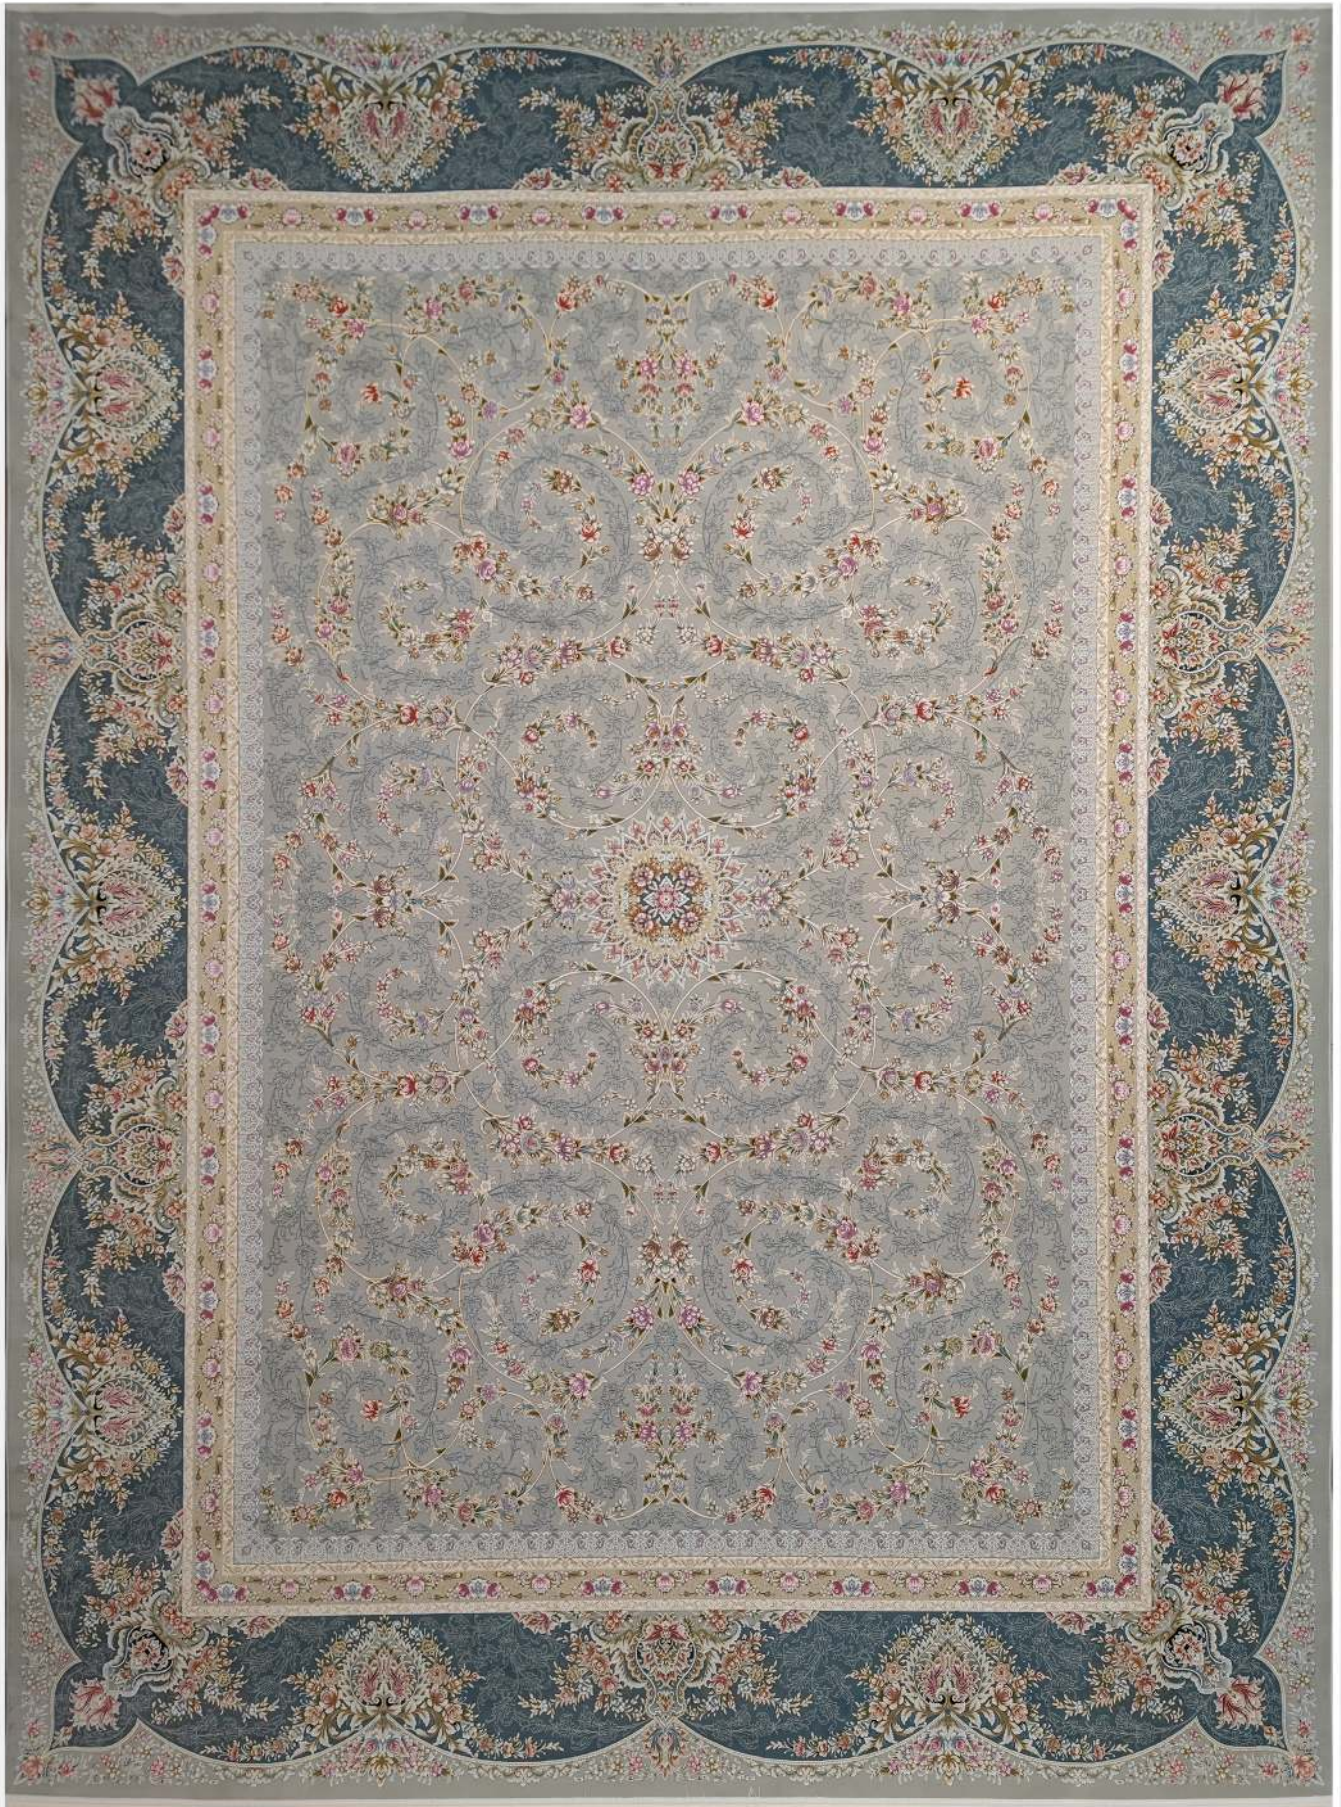

CODE: 152401